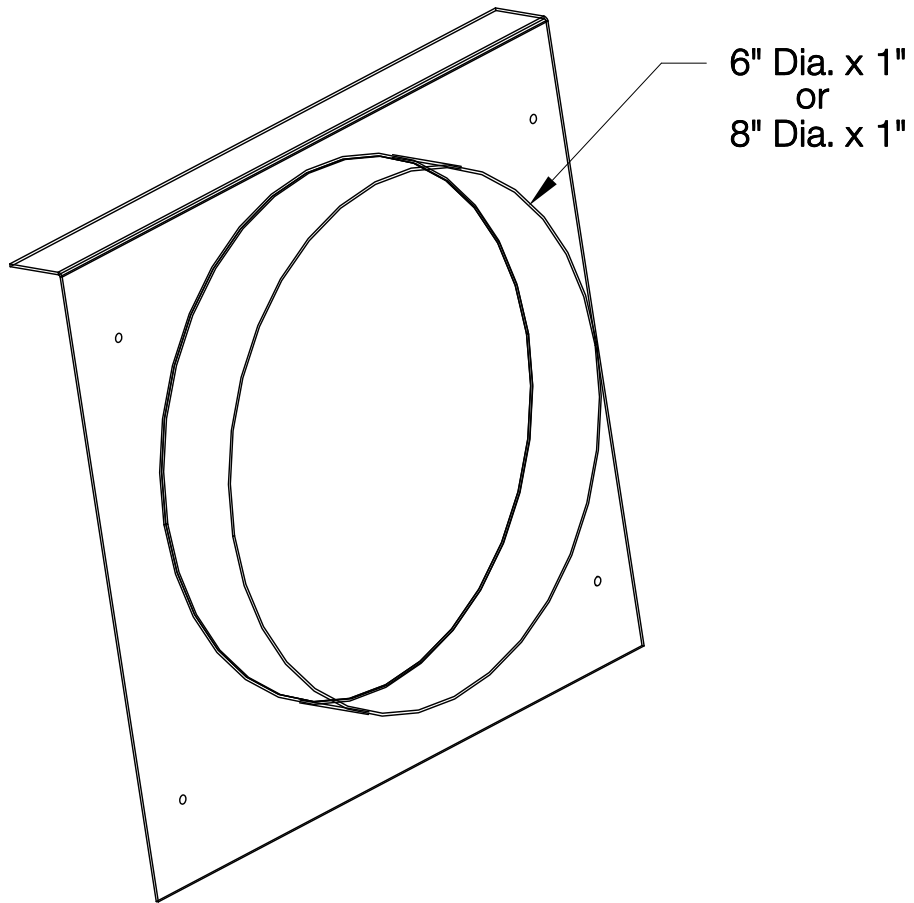

COOK

GEMINI

DATE: _____

PROJECT: _____

LOCATION: _____

Accessory Data Sheet

Round Duct Adapter

6" Dia. x 1"
or
8" Dia. x 1"

DIMENSION DATA

Cook Part #	Gemini Model #	Duct Dia.	Mat'l	Ship Wt.
RDA-6	GEM 200-300	6"	.03 Alum.	1
RDA-8	GEM 200-500	8"	.03 Alum.	1