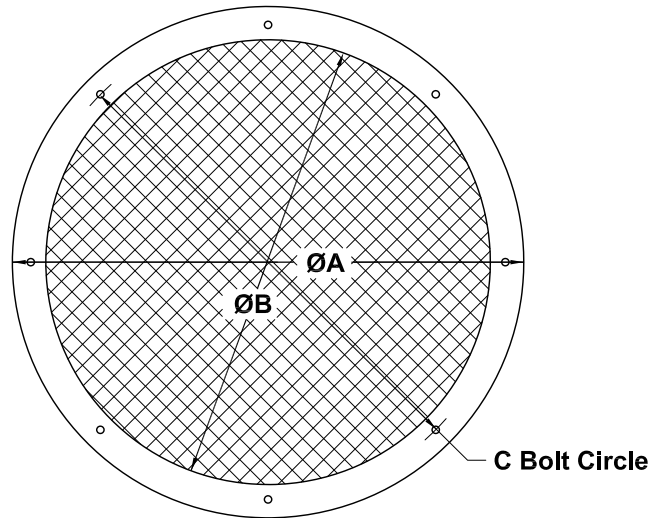

COOK

Outlet Safety Screen

DATE: _____

Accessory Data Sheet

PROJECT: _____

QMX, TMX

LOCATION: _____

DIMENSION DATA

Size	A	B	C
90	15-13/16	12-13/16	14-5/16
120	20-1/16	17-1/16	18-9/16
135	22-1/4	19-1/4	20-3/4
150	24-3/8	21-3/8	22-7/8
165	26-1/2	23-1/2	25
180	28-5/8	25-5/8	27-1/8
202	31-3/4	28-3/4	30-1/4
225	34-15/16	31-15/16	33-7/16
245	37-3/4	34-3/4	36-1/4
270	41-5/16	38-5/16	39-13/16
300	45-1/2	42-1/2	44
330	49-3/4	46-3/4	48-1/4
365	54-3/4	51-3/4	53-1/4
402	59-15/16	56-15/16	58-7/16
445	66-1/16	63-1/16	64-9/16
490	72-3/8	69-3/8	70-7/8
540	79-7/16	76-7/16	77-15/16
600	87-7/8	84-7/8	86-3/8

ALL DIMENSIONS IN INCHES.

NOTES:

Screen: 1-1/2" X 16F expanded metal

Frame: 10 gauge steel