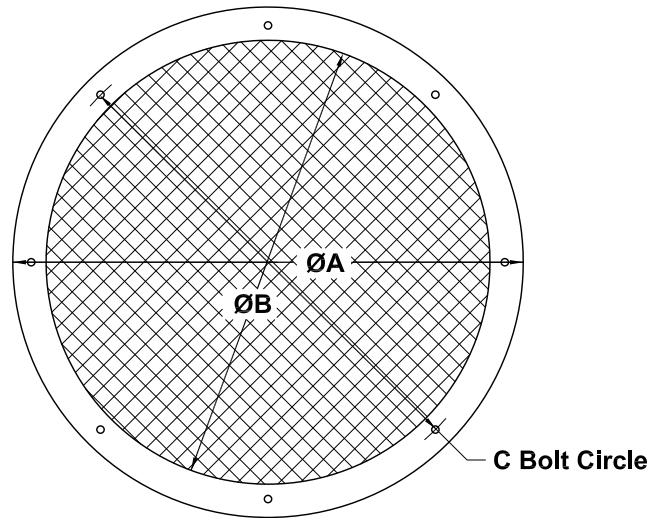

COOK

Outlet Safety Screen

DATE: _____

Accessory Data Sheet

PROJECT: _____

QMX, TMX

LOCATION: _____

DIMENSION DATA

Size	A	B	C
90	15-13/16	12-13/16	14-5/16
120	20-1/16	17-1/16	18-9/16
135	22-1/4	19-1/4	20-3/4
150	24-3/8	21-3/8	22-7/8
165	26-1/2	23-1/2	25
180	28-5/8	25-5/8	27-1/8
202	31-3/4	28-3/4	30-1/4
225	34-15/16	31-15/16	33-7/16
245	37-3/4	34-3/4	36-1/4
270	41-5/16	38-5/16	39-13/16
300	45-1/2	42-1/2	44
330	49-3/4	46-3/4	48-1/4
365	54-3/4	51-3/4	53-1/4
402	59-15/16	56-15/16	58-7/16
445	66-1/16	63-1/16	64-9/16
490	72-3/8	69-3/8	70-7/8
540	79-7/16	76-7/16	77-15/16
600	87-7/8	84-7/8	86-3/8

ALL DIMENSIONS IN INCHES.

NOTES:

Screen: 1-1/2" X 16F expanded metal

Frame: 10 gauge steel