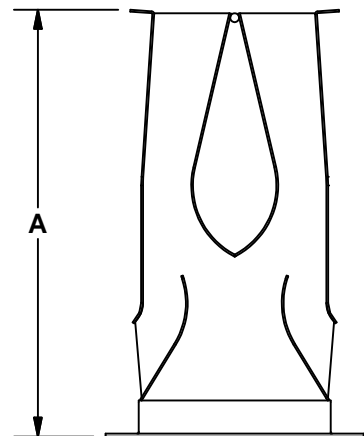

COOK

CA-VPS Nozzle

DATE: _____

PROJECT: _____

LOCATION: _____

CP COMPANION FLANGE
SEE SUBMITTAL X0503R04
FOR SIZE INFORMATION

DIMENSION DATA

Size	A
100	17 3/4
120	21 3/16
135	25
150	27 3/4
165	30 9/16
180	32
195	34 11/16
210	37 3/8
225	40 1/16
245	43 5/8
270	48 1/16
300	53 3/8
330	58 3/8
365	65 11/16
402	73 7/16
445	81 5/16
490	89 1/2

ALL DIMENSIONS IN INCHES.